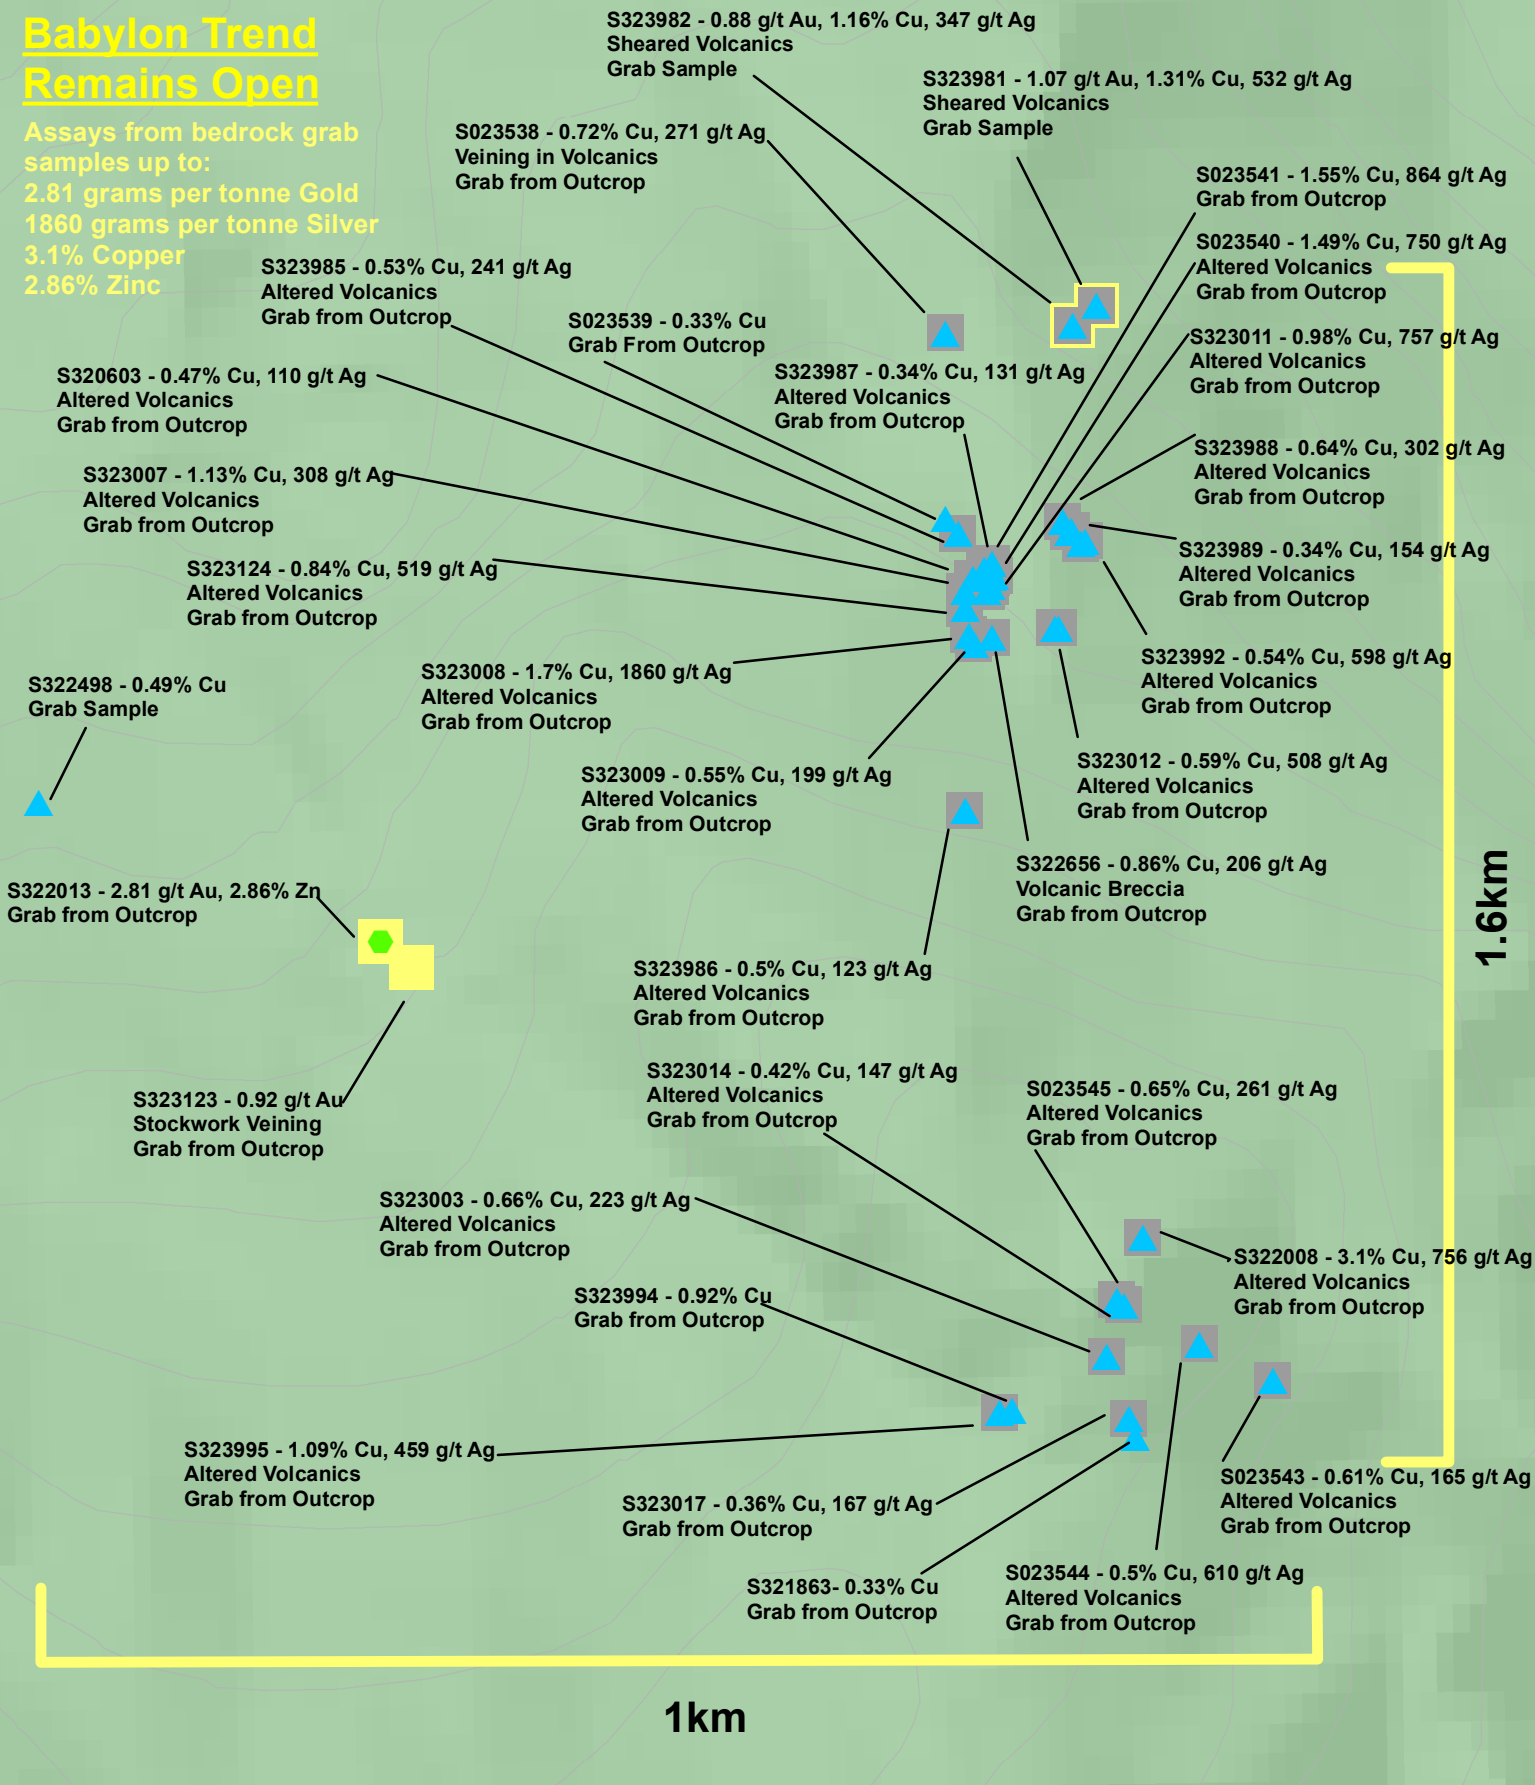

Babylon Trend Remains Open

Assays from bedrock grab samples up to:
 2.81 grams per tonne Gold
 1860 grams per tonne Silver
 3.1% Copper
 2.86% Zinc

Legend

- Gold (Au) in Rock Greater Than 0.5 grams per tonne, 2016 J2 Program
- Silver (Ag) in Rock Greater Than 100 grams per tonne, 2016 J2 Program
- Copper (Cu) in Rock Greater Than 0.3%, 2016 J2 Program
- Zinc (Zn) in Rock Greater Than 1%, 2016 J2 Program
- Lead (Pb) in Rock Greater Than 1%, 2016 J2 Program